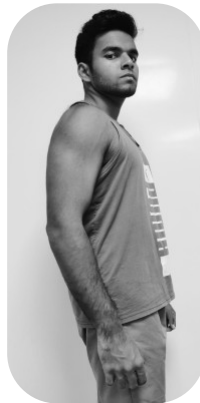

FM Naveen Tharaka Withana

Age: 21-24 Height: Eye Colour: Accent:
Gender:M 5ft9inch Brown London
Location: Weight: Waist: 26
London 75kg Bust: 35
Drives: No Shoe Size: Hips: 32
8.UK
Hair Color:
Black

Talents
COMMERCIAL MODELS, EXTRAS